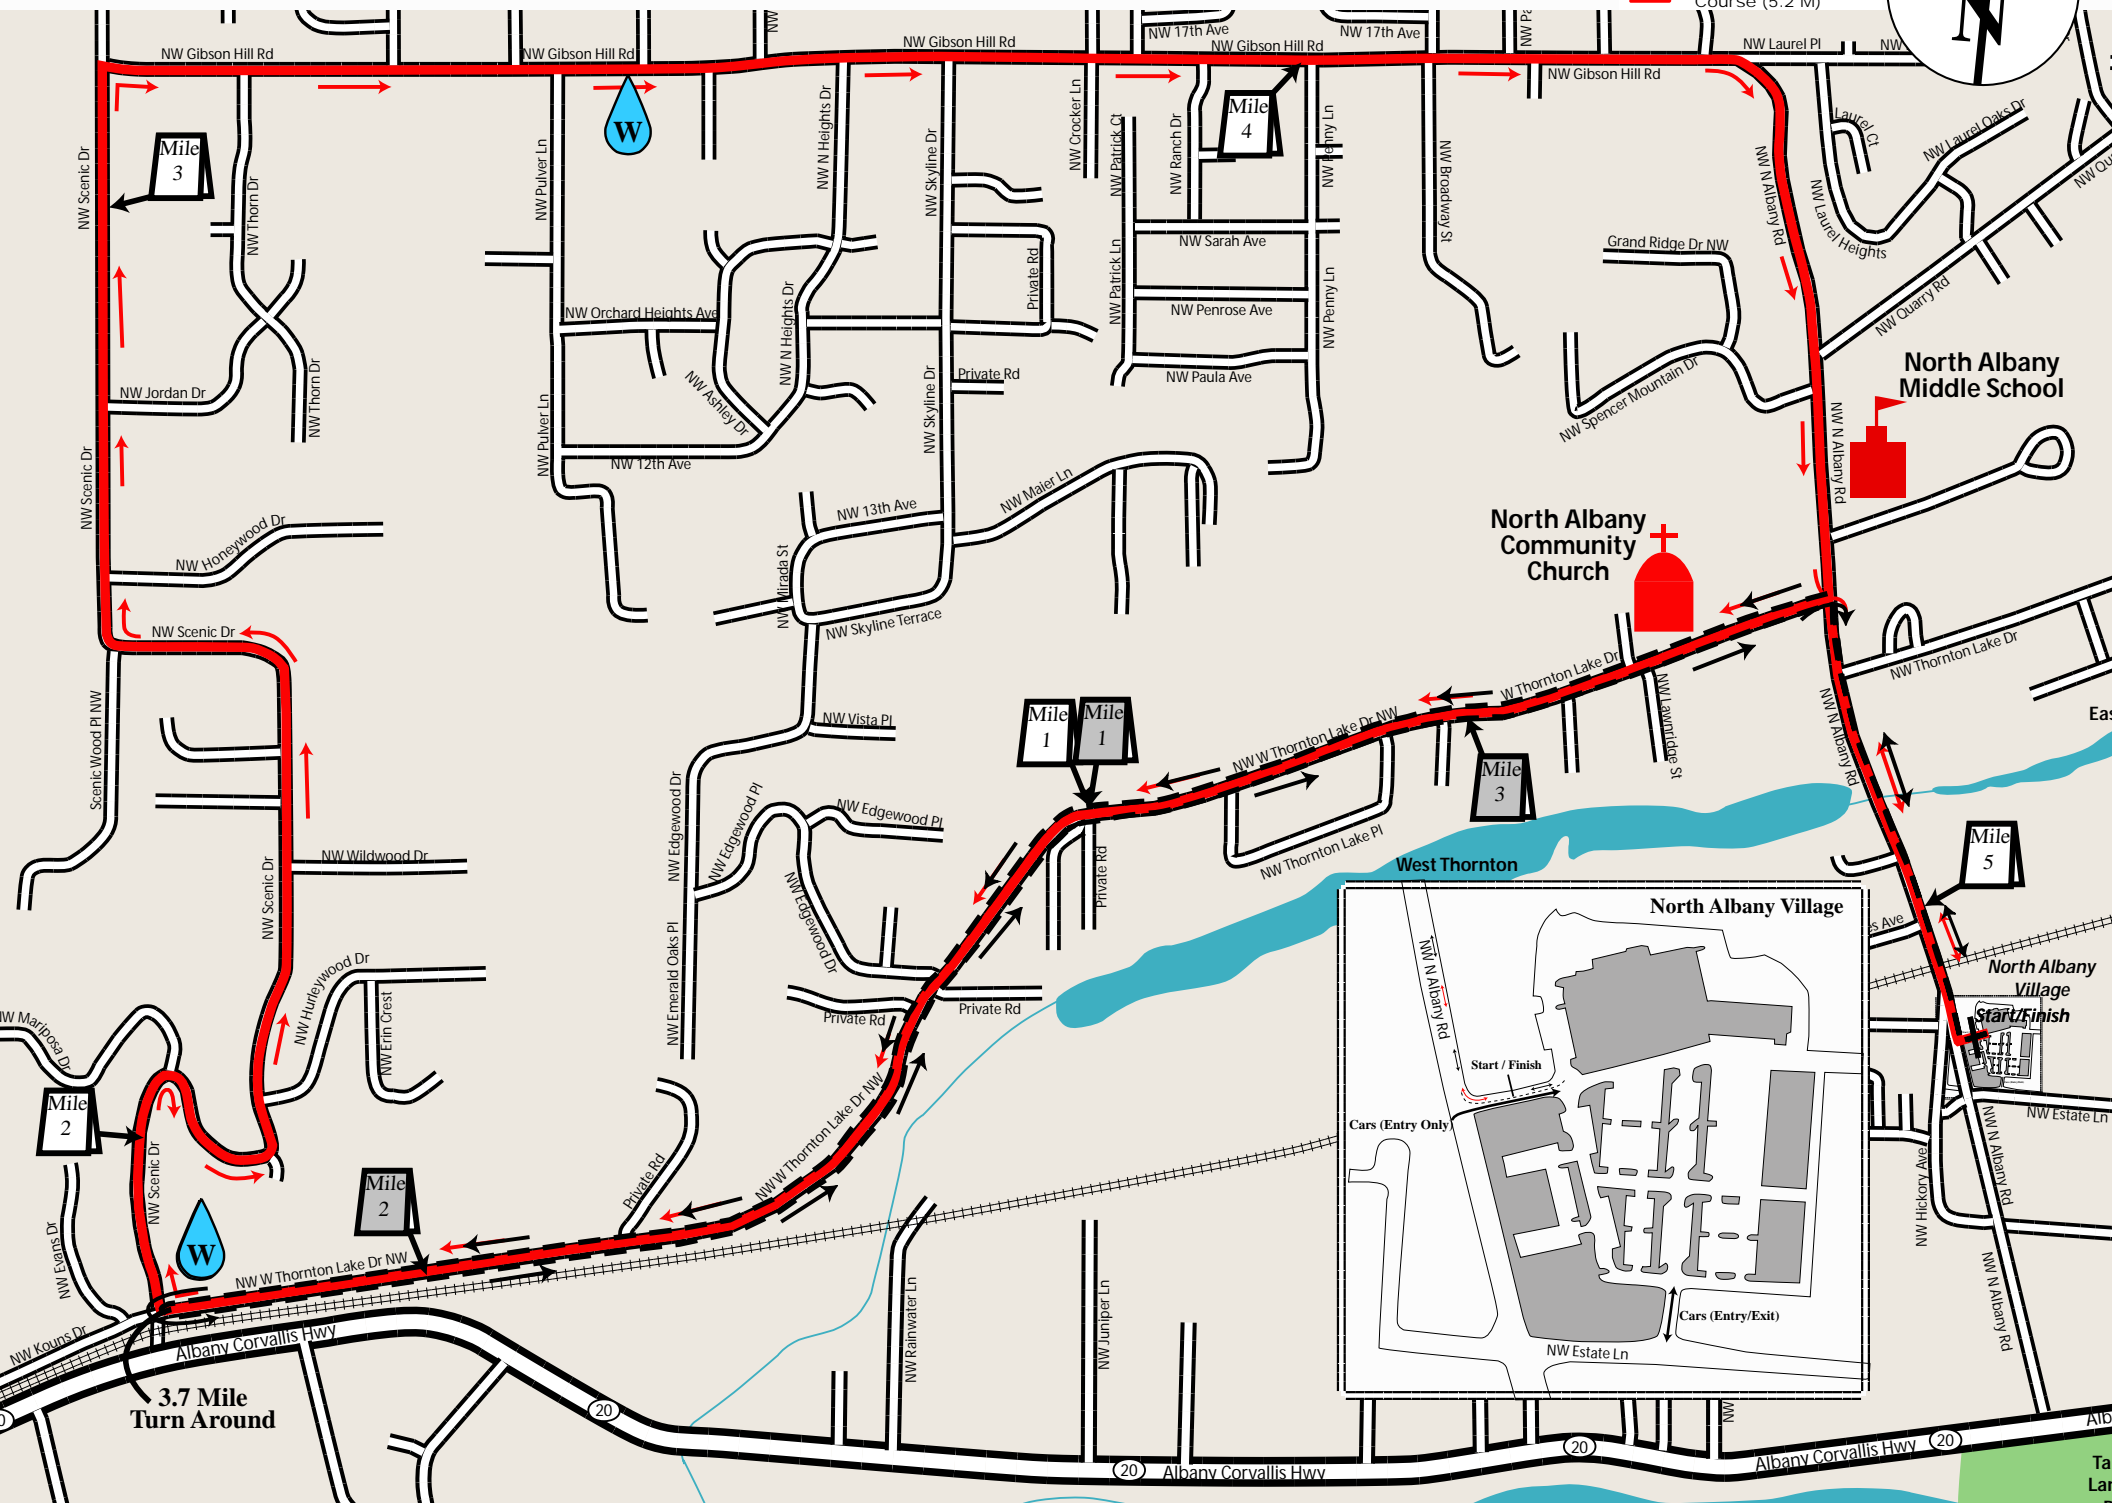

Oregon Mid-Valley Road Race

-  Mile Markers (3.7 M)
-  Mile Markers (5.2 M)
-  Aid Station
-  Course (3.7 M)
-  Course (5.2 M)

North Albany Village

Start / Finish

Cars (Entry Only)

Cars (Entry/Exit)

NW Estate Ln

NW N Albany Rd

NW Hickory Ave

NW W Thornton Lake Dr

NW W Thornton Lake Dr NW